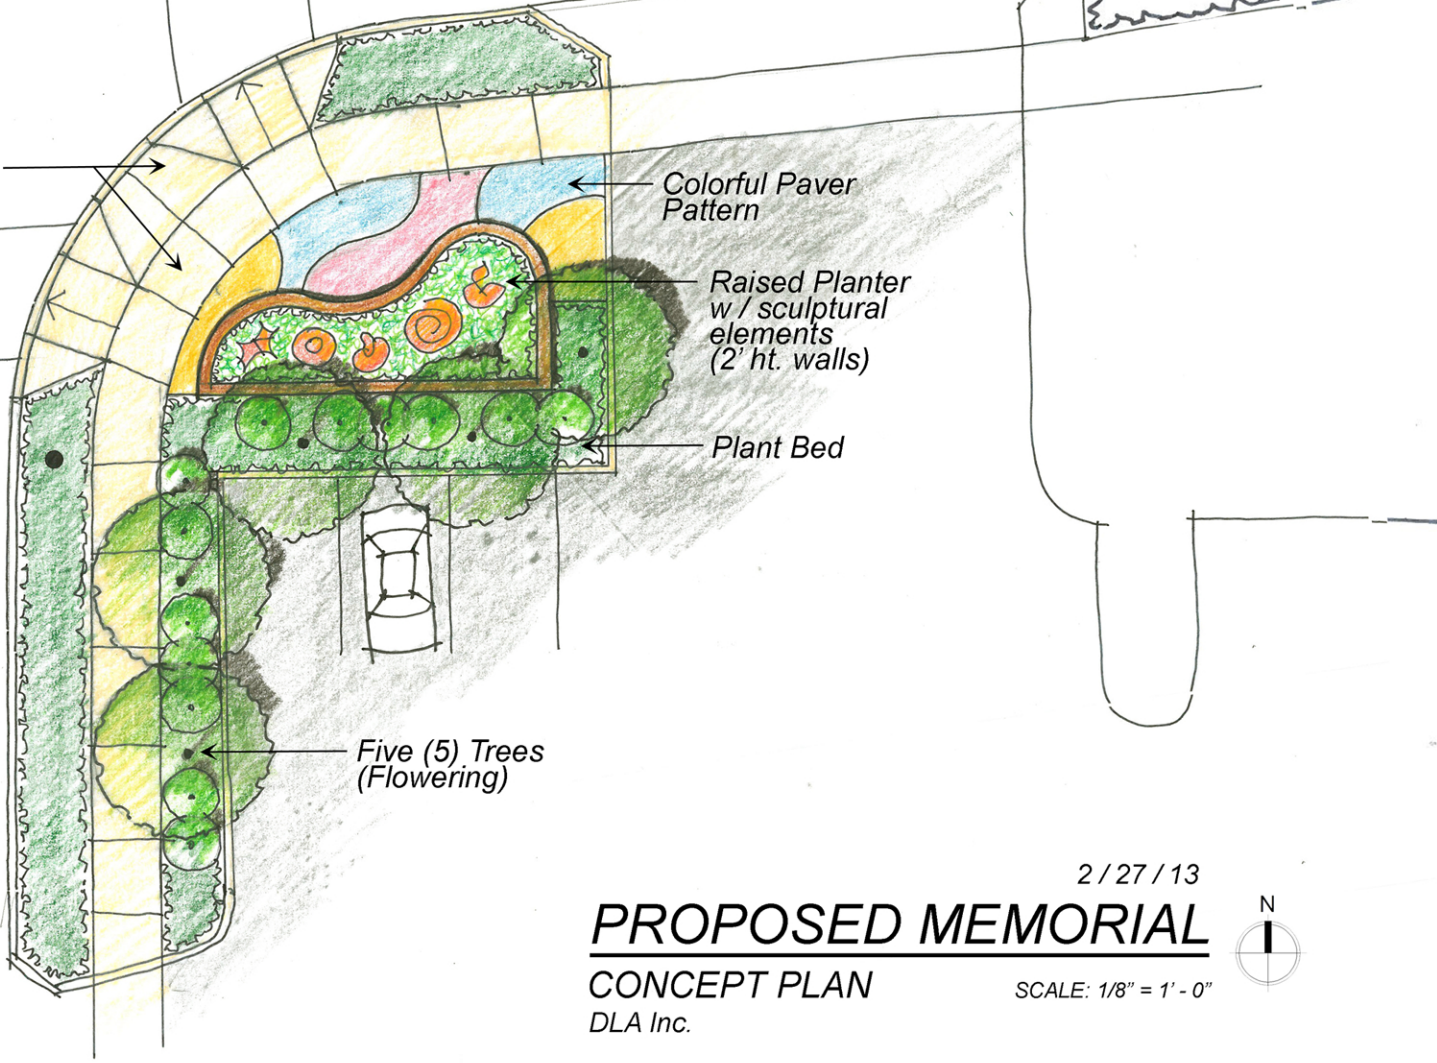

WEST 11th AVENUE

Future Sidewalk and Ramp

Colorful Paver Pattern

Raised Planter w / sculptural elements (2' ht. walls)

Plant Bed

Five (5) Trees (Flowering)

BERTELSEN ROAD

2/27/13

PROPOSED MEMORIAL

CONCEPT PLAN

DLA Inc.

SCALE: 1/8" = 1' - 0"